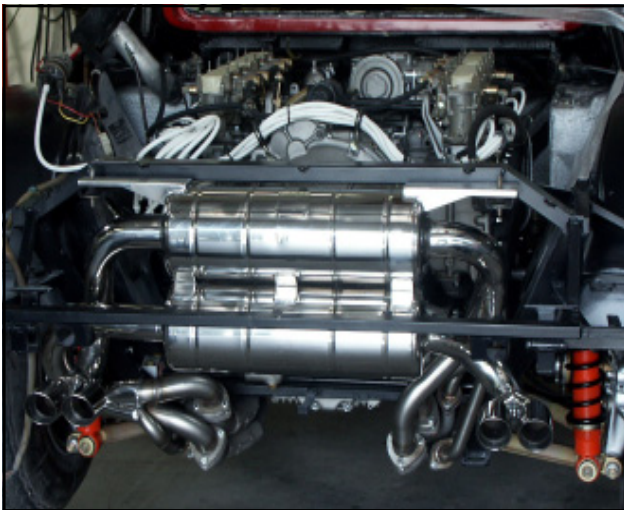

512BB Tubi Price List

Effective June, 2009

Part number	Description	Price
01178212000	sport muffler with 2 inlets/classic tips	5,209.00
01178212000A	sport muffler with 4 inlets/classic tips	5,209.00
01178212000R	sport muffler with 4 inlets/classic tips (louder)	5,460.00
01178210070	exhaust header set, 4 exit/side (2 large/2 small)	5,568.00
01178212070	exhaust header set, 2 exit/side (2 large)	5,568.00